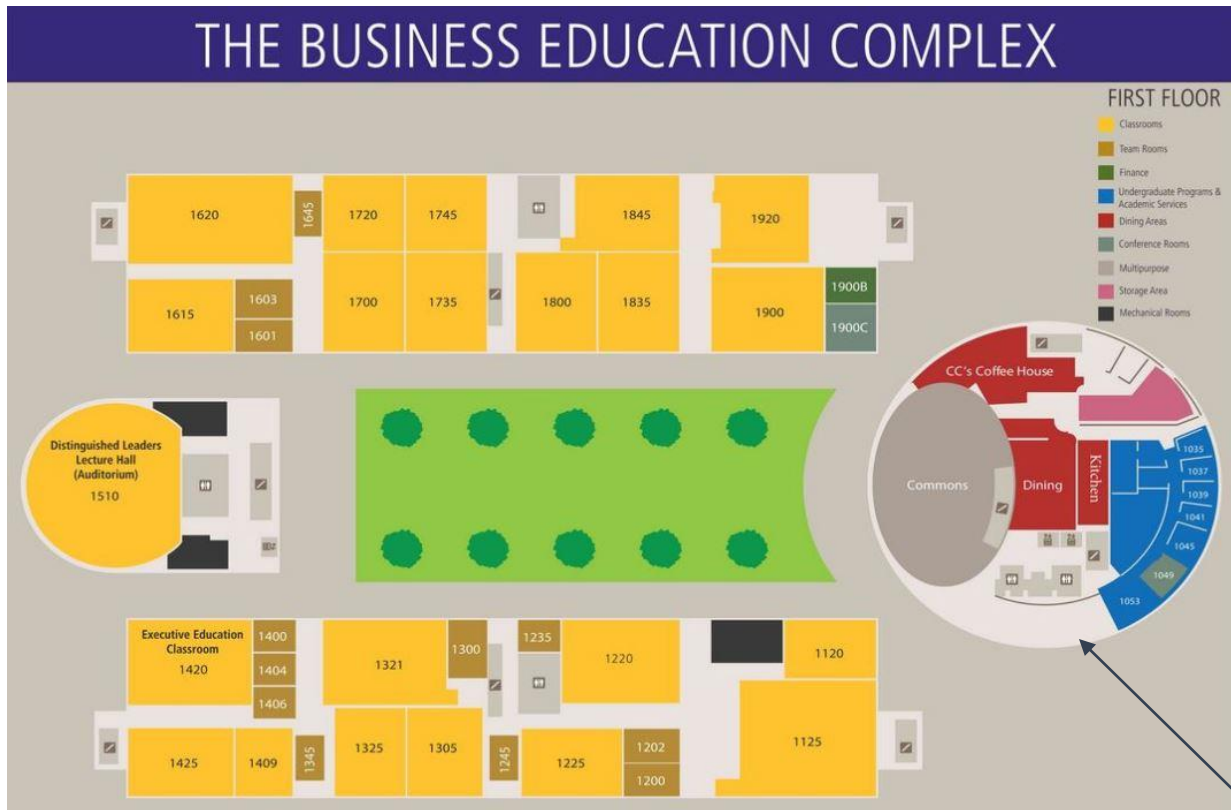

THE BUSINESS EDUCATION COMPLEX

Main Entrance to Rotunda
SCSUG Registration

NICHOLSON EXTENSION

SCSUG Parking

All SCSUG activities and presentations will be held in the Rotunda, undergraduate wing (rooms 1800, 1835, and 1845), or the undergraduate wing (rooms 1305 and 1225).